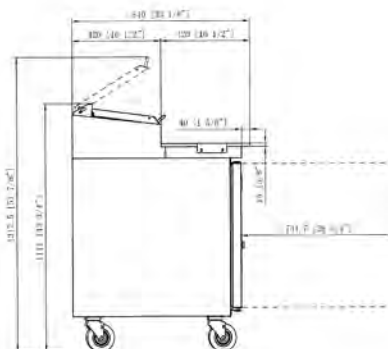

SELF-CLOSING DOOR SYSTEM

Door Automatically close at 60°

REFRIGERATORS HOLDS 33°- 41° F FOR BEST IN REFRIGERATORS

NEMA 5-15P
115/60/1

PLAN VIEW

FRONT VIEW

SIDE VIEW

New Jersey Office
4475 S. Clinton Ave,
South Plainfield, NJ 07080
(215) 808-8239
Info@dukersusa.com